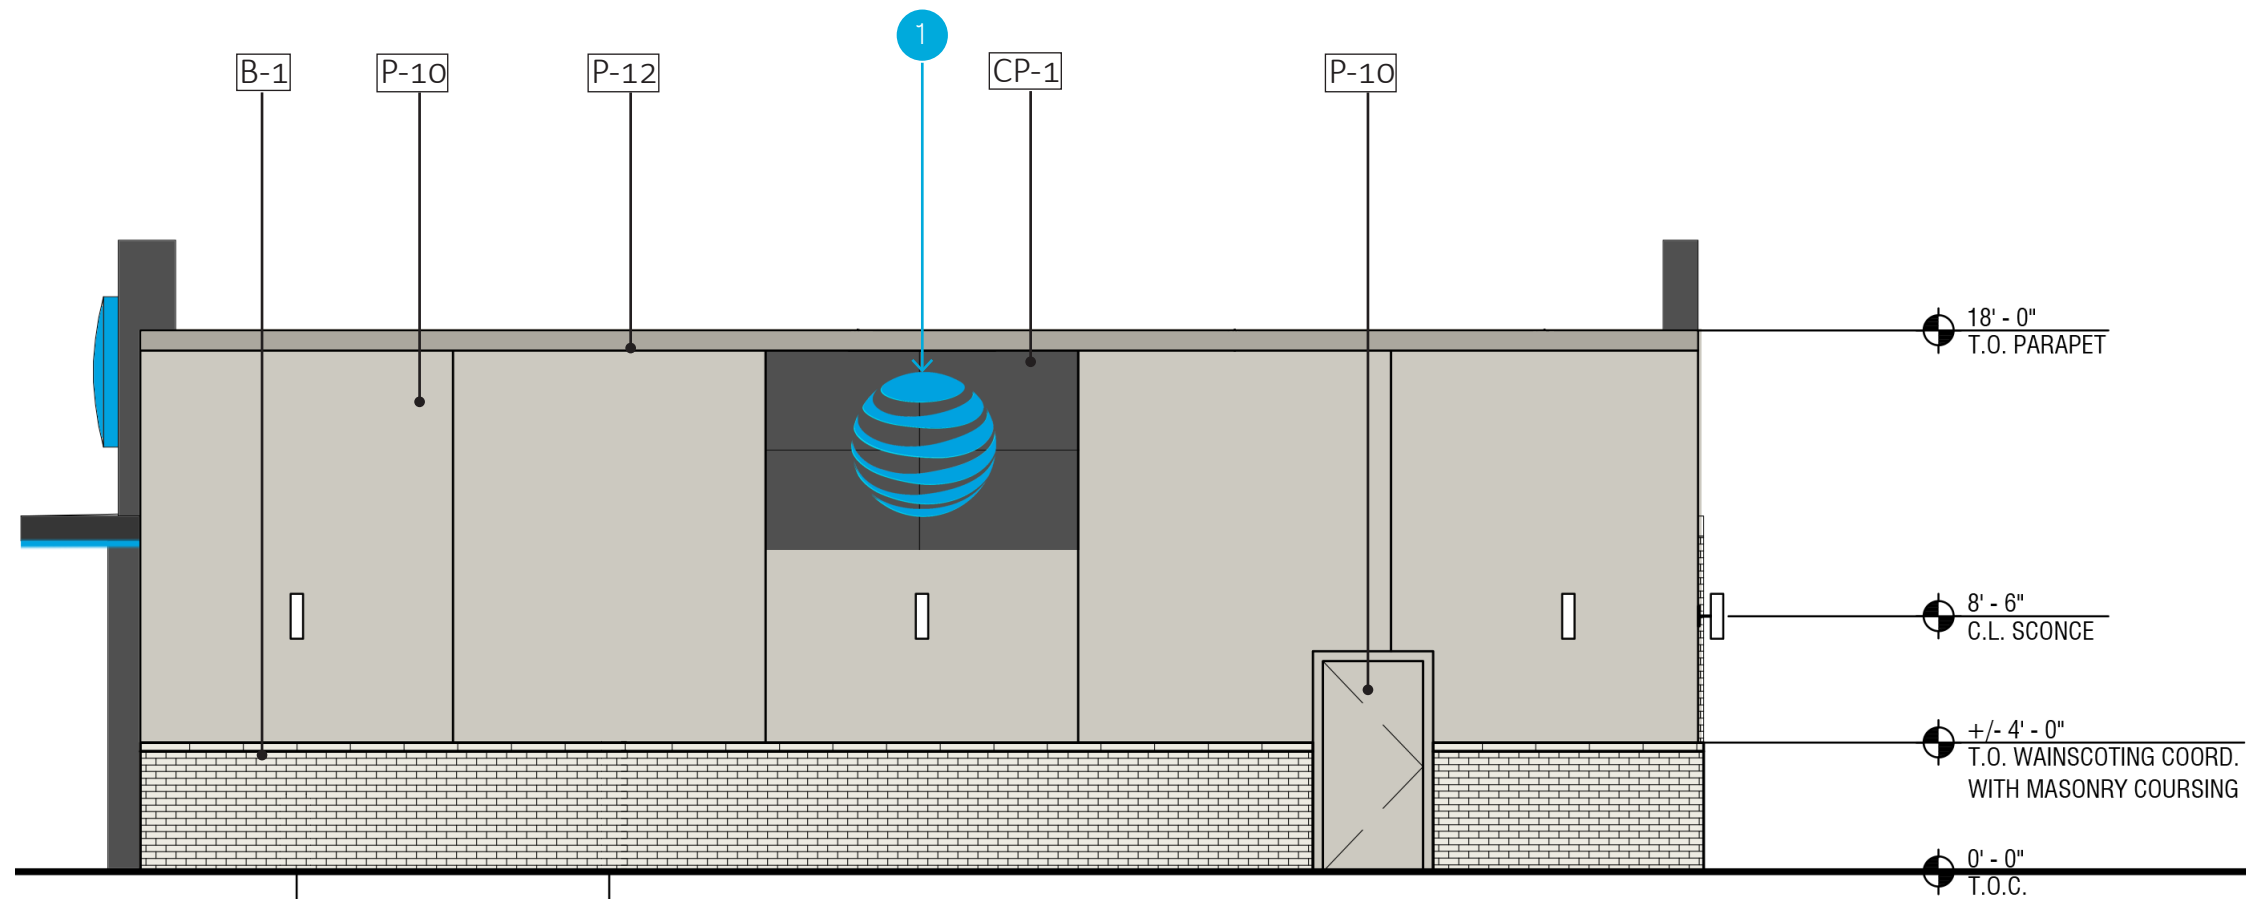

KEY NOTES:

- 1 5'-0" diameter Globe sign.
- 2 20" AT&T letters mounted to canopy.
- 3 ACM canopy with blue returns on underside/interior face of canopy projection.

1 East Elevation - Main Entrance

KEY NOTES:

- 1 5'-0" diameter Globe sign.
- 2 ACM canopy with blue returns on underside/interior face of canopy projection.

2 South Elevation

KEY NOTES:

- 1 5'-0" diameter Globe sign.

KEY NOTES:

- 1 5'-0" Diameter globe sign.