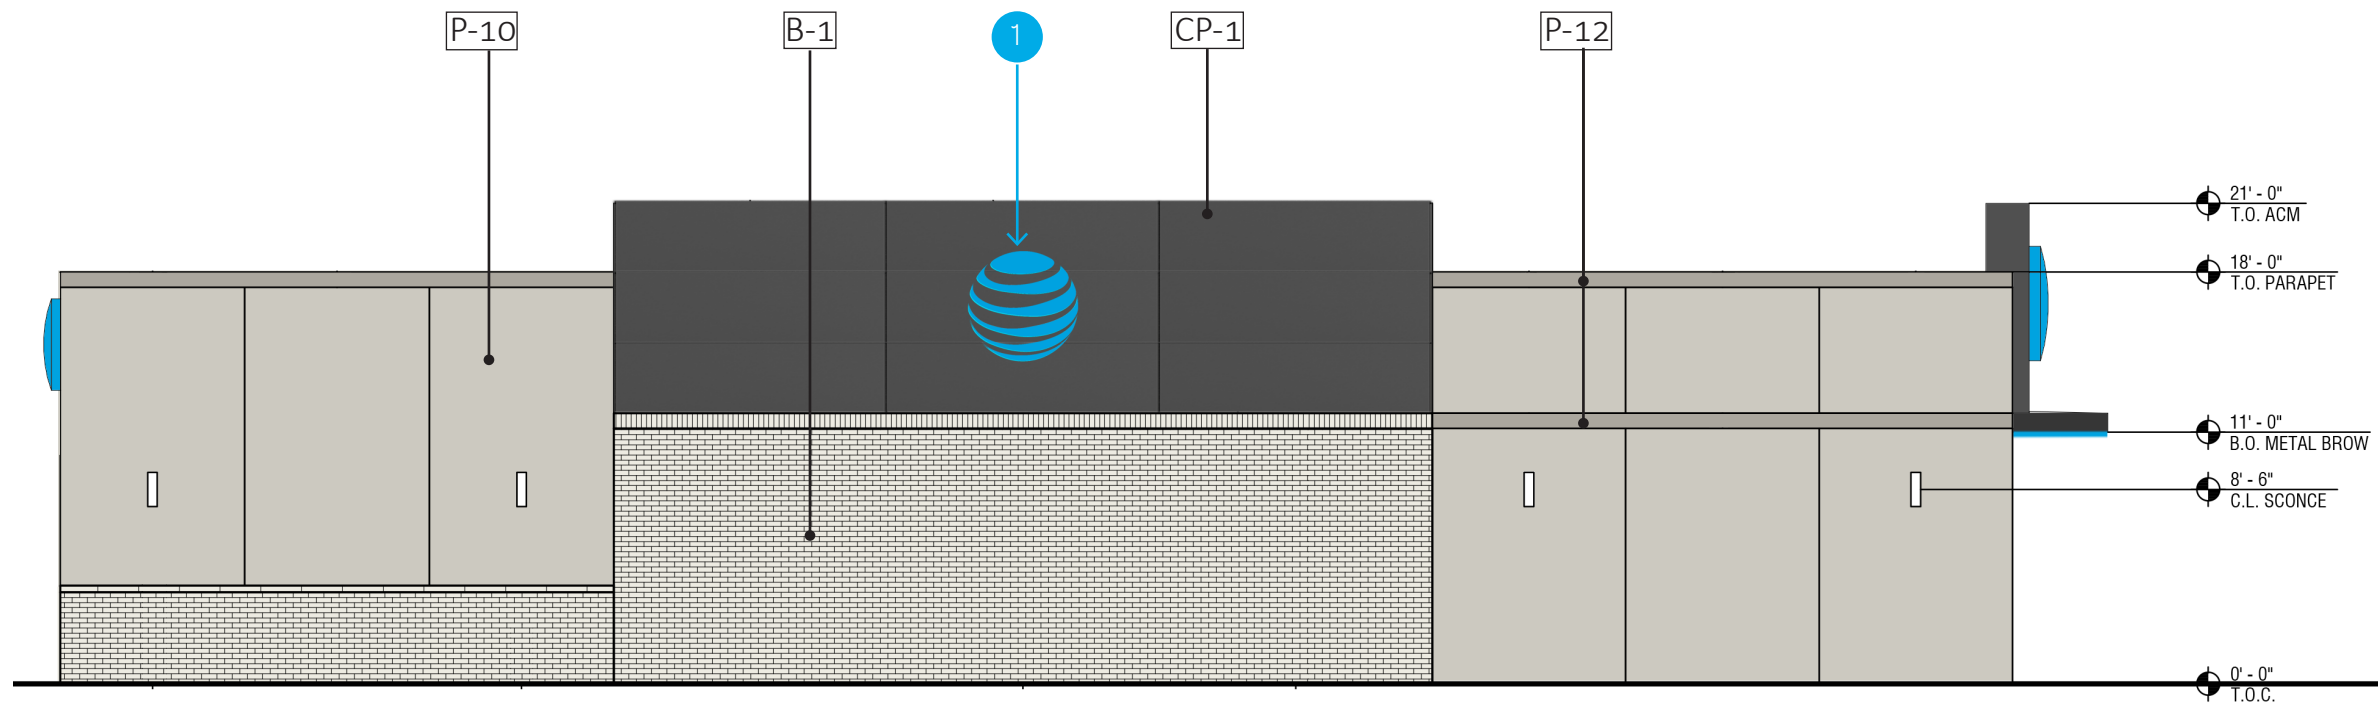

KEY NOTES:

- 1 5'-0" diameter Globe sign.
- 2 20" AT&T letters mounted to canopy.
- 3 ACM canopy with blue returns on underside/interior face of canopy projection.

1 East Elevation - Main Entrance

KEY NOTES:

- 1 5'-0" diameter Globe sign.
- 2 ACM canopy with blue returns on underside/interior face of canopy projection.

2 South Elevation

KEY NOTES:

- 1 5'-0" diameter Globe sign.

KEY NOTES:

- 1 5'-0" Diameter globe sign.