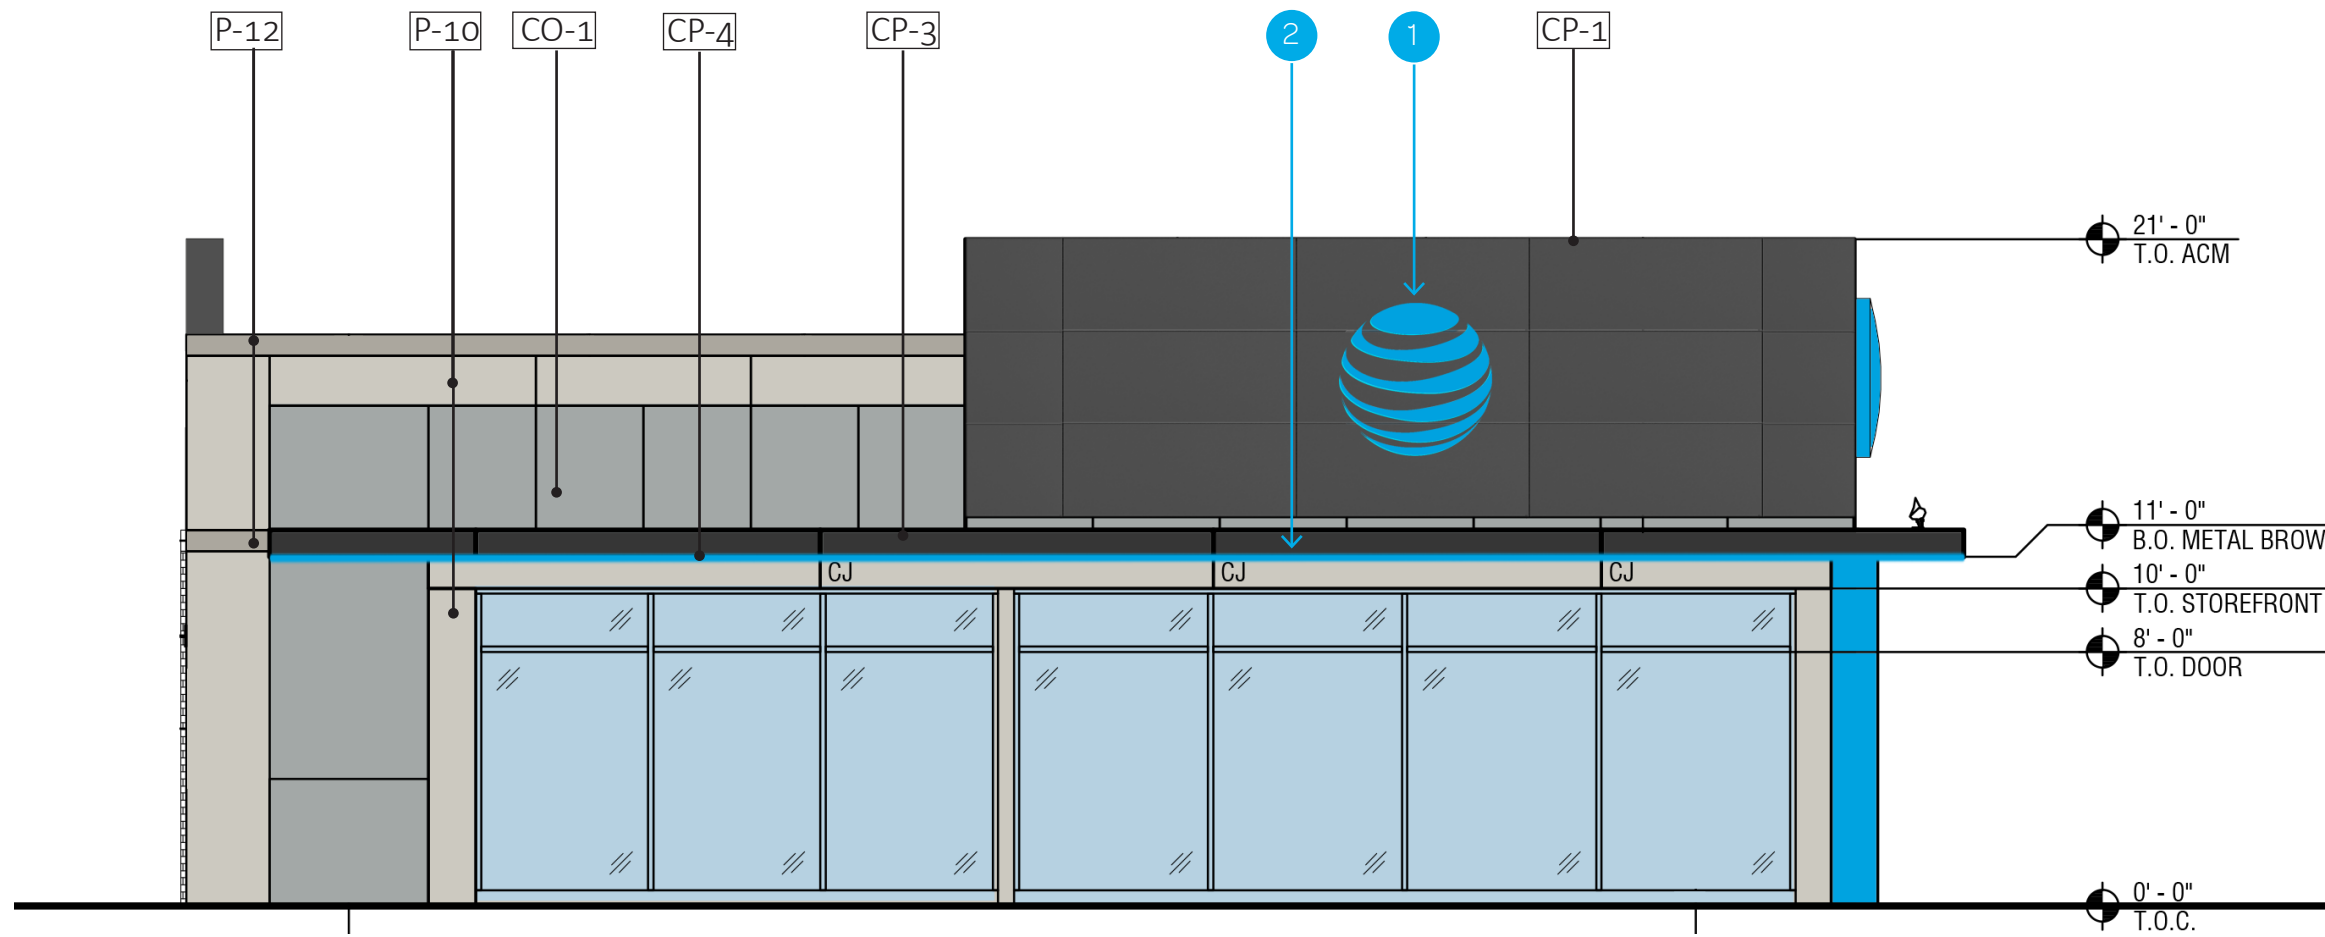

KEY NOTES:

- 1 5'-0" diameter Globe sign.
- 2 20" AT&T letters mounted to canopy.
- 3 ACM canopy with blue returns on underside/interior face of canopy projection.

1 East Elevation - Main Entrance

KEY NOTES:

- 1 5'-0" diameter Globe sign.
- 2 ACM canopy with blue returns on underside/interior face of canopy projection.

2 South Elevation

KEY NOTES:

- 1 5'-0" diameter Globe sign.

KEY NOTES:

- 1 5'-0" Diameter globe sign.